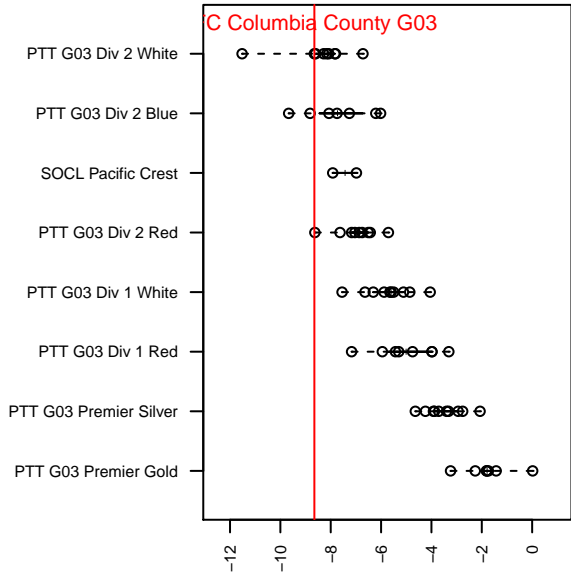

FC Columbia County G03

, OR
 G03 total strength=260
 attack=0.23 defense=0.1
 fall league = PTT G03 Div 2 White
 spr league = Spr OYS G03 Div 2 Blue

alt names used:
 FC Columbia County 03G
 FC Columbia County 03G
 FC Columbia County 03G
 FC Columbia County 03G

Venues played:
 2015 Mt Hood Challenge U12
 2015 PTT G03 Division 2 White
 2015 OYS Founders Cup G03
 2015 Spr OYS G03 Division 2 Blue

FC Columbia County G03
 Dots are actual minus expected GF (blue circles) and GA (red triangles).
 Blue line is smoothed change in attack strength. Red is smoothed change in defense strength.

**attack and defense variance (black dot)
relative to other teams
and top 10 in region**

**attack and defense rating
relative to others at age
and all opponents in last 13 months**

Performance relative to 13 month average